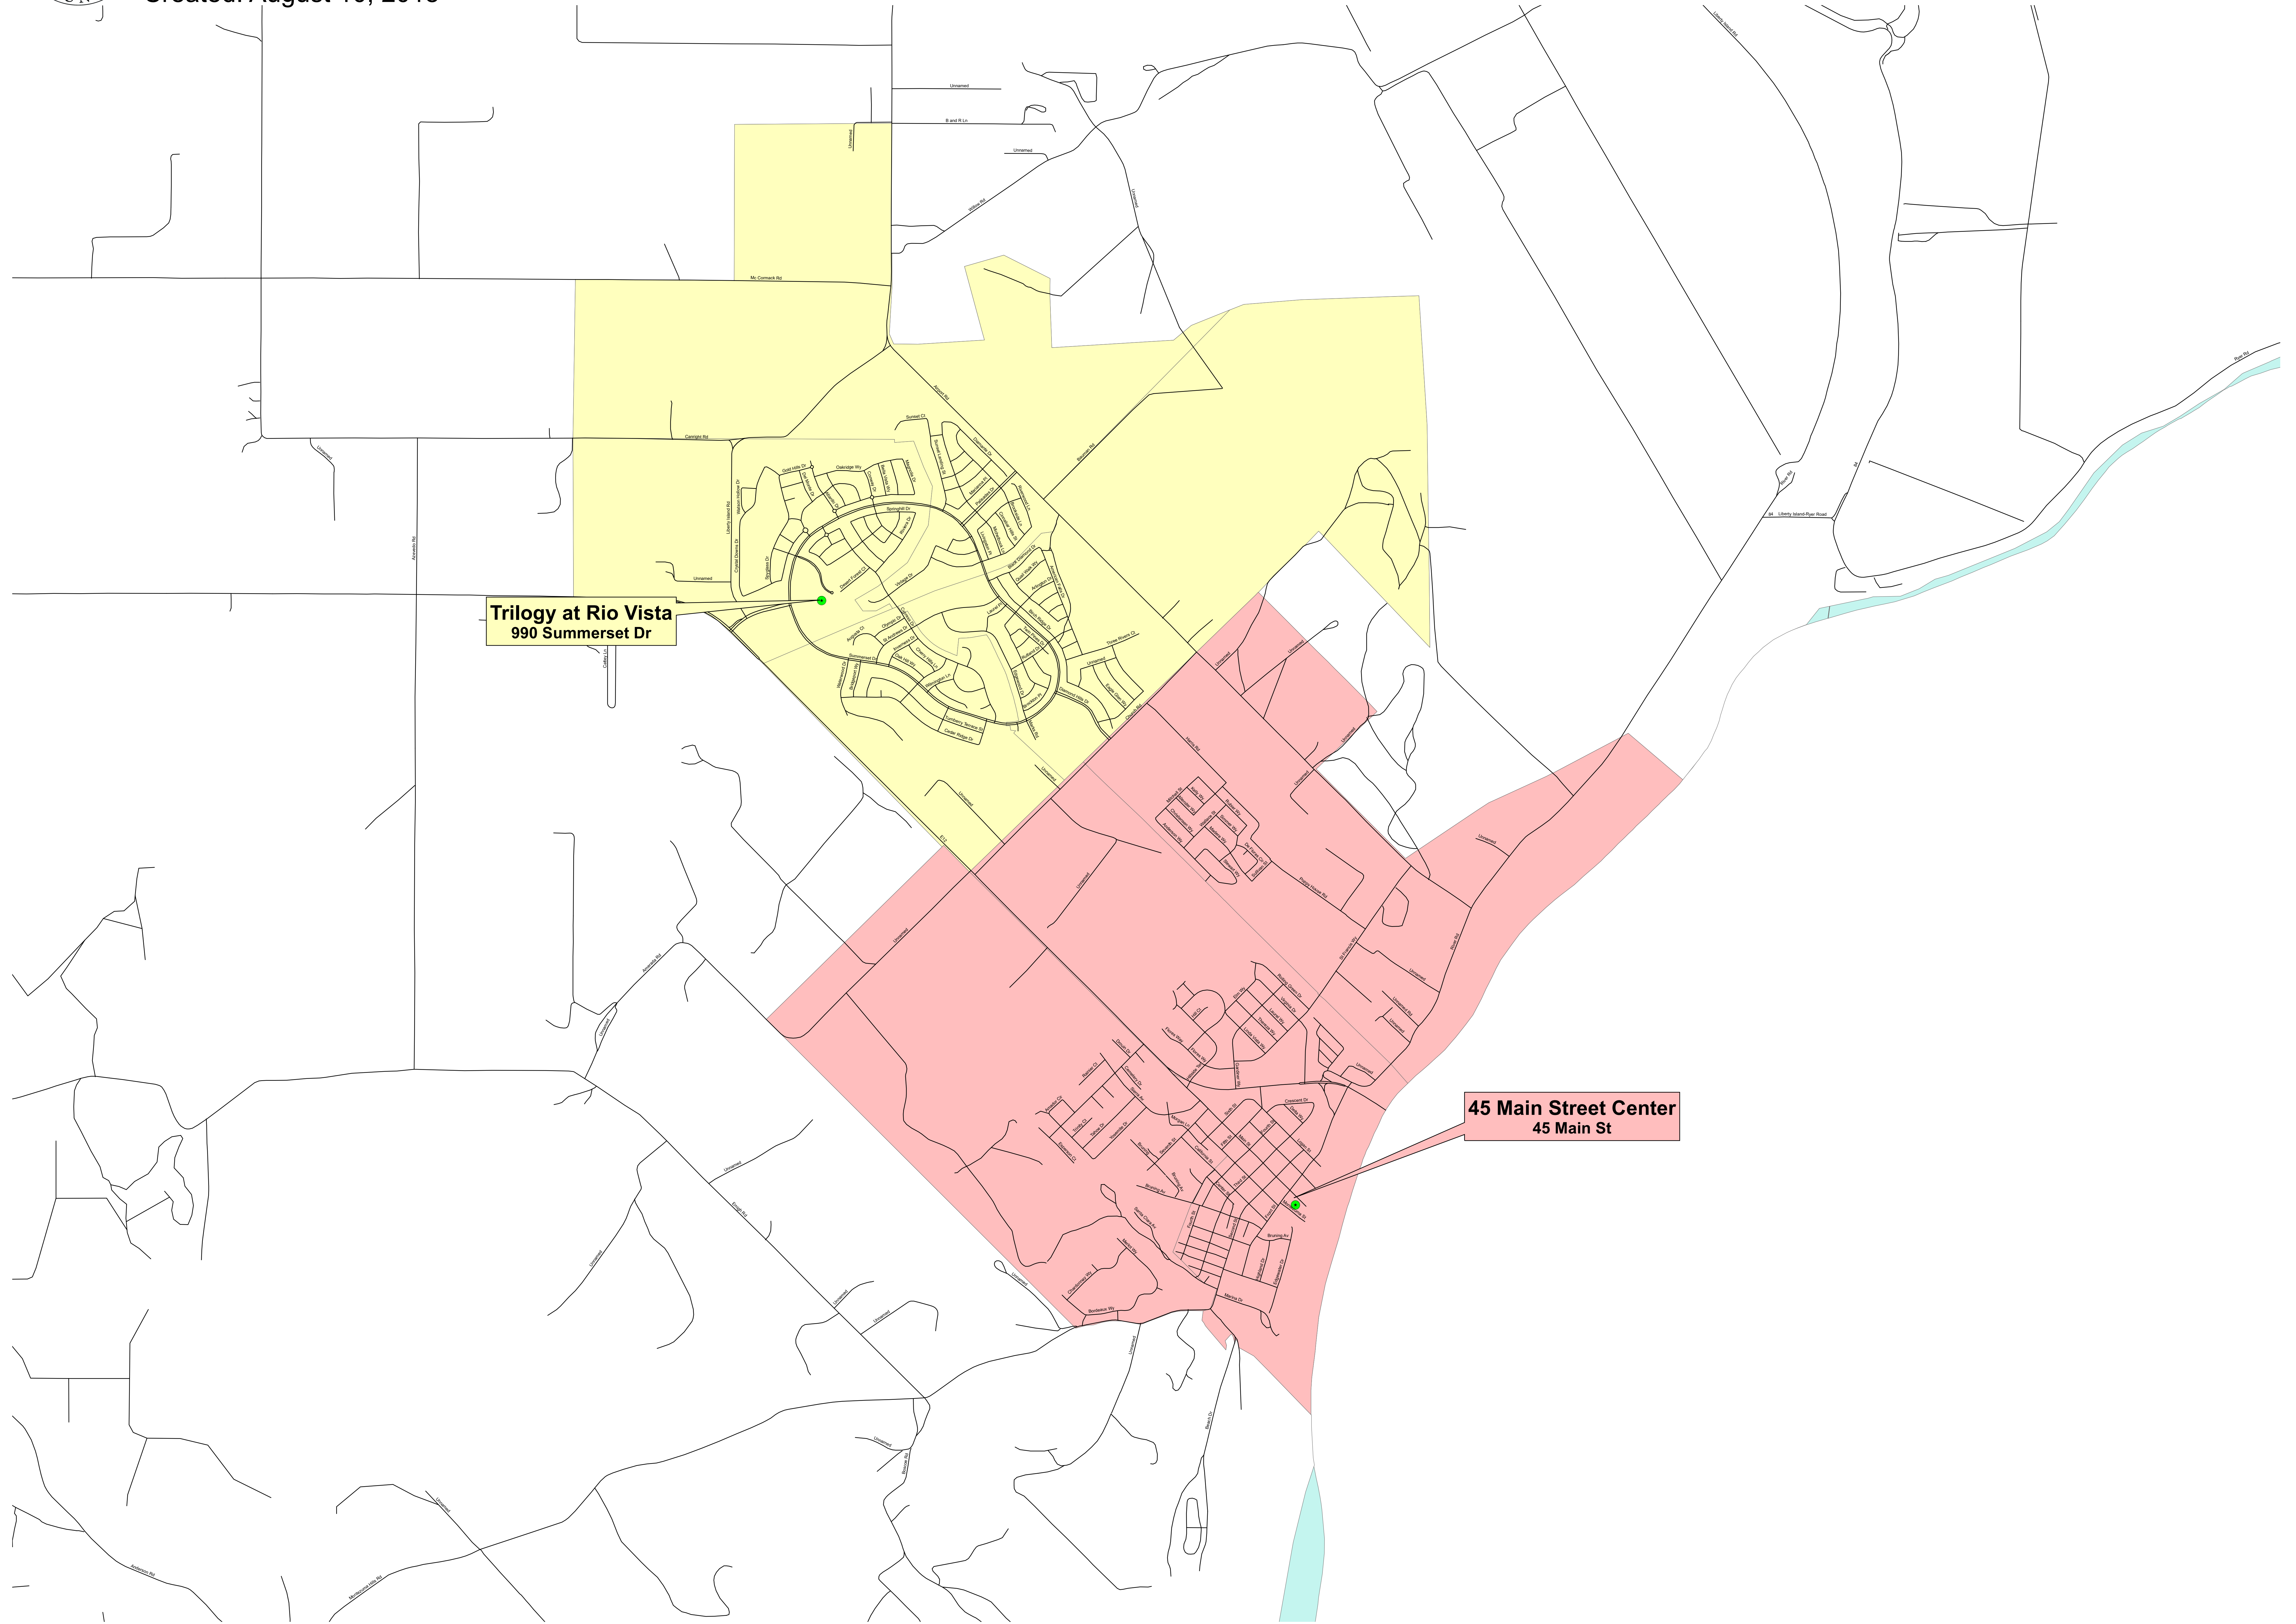

Solano County, CA

Rio Vista Polling Places for the November 2018 General Election

Created: August 10, 2018

Trilogy at Rio Vista
990 Somerset Dr

45 Main Street Center
45 Main St