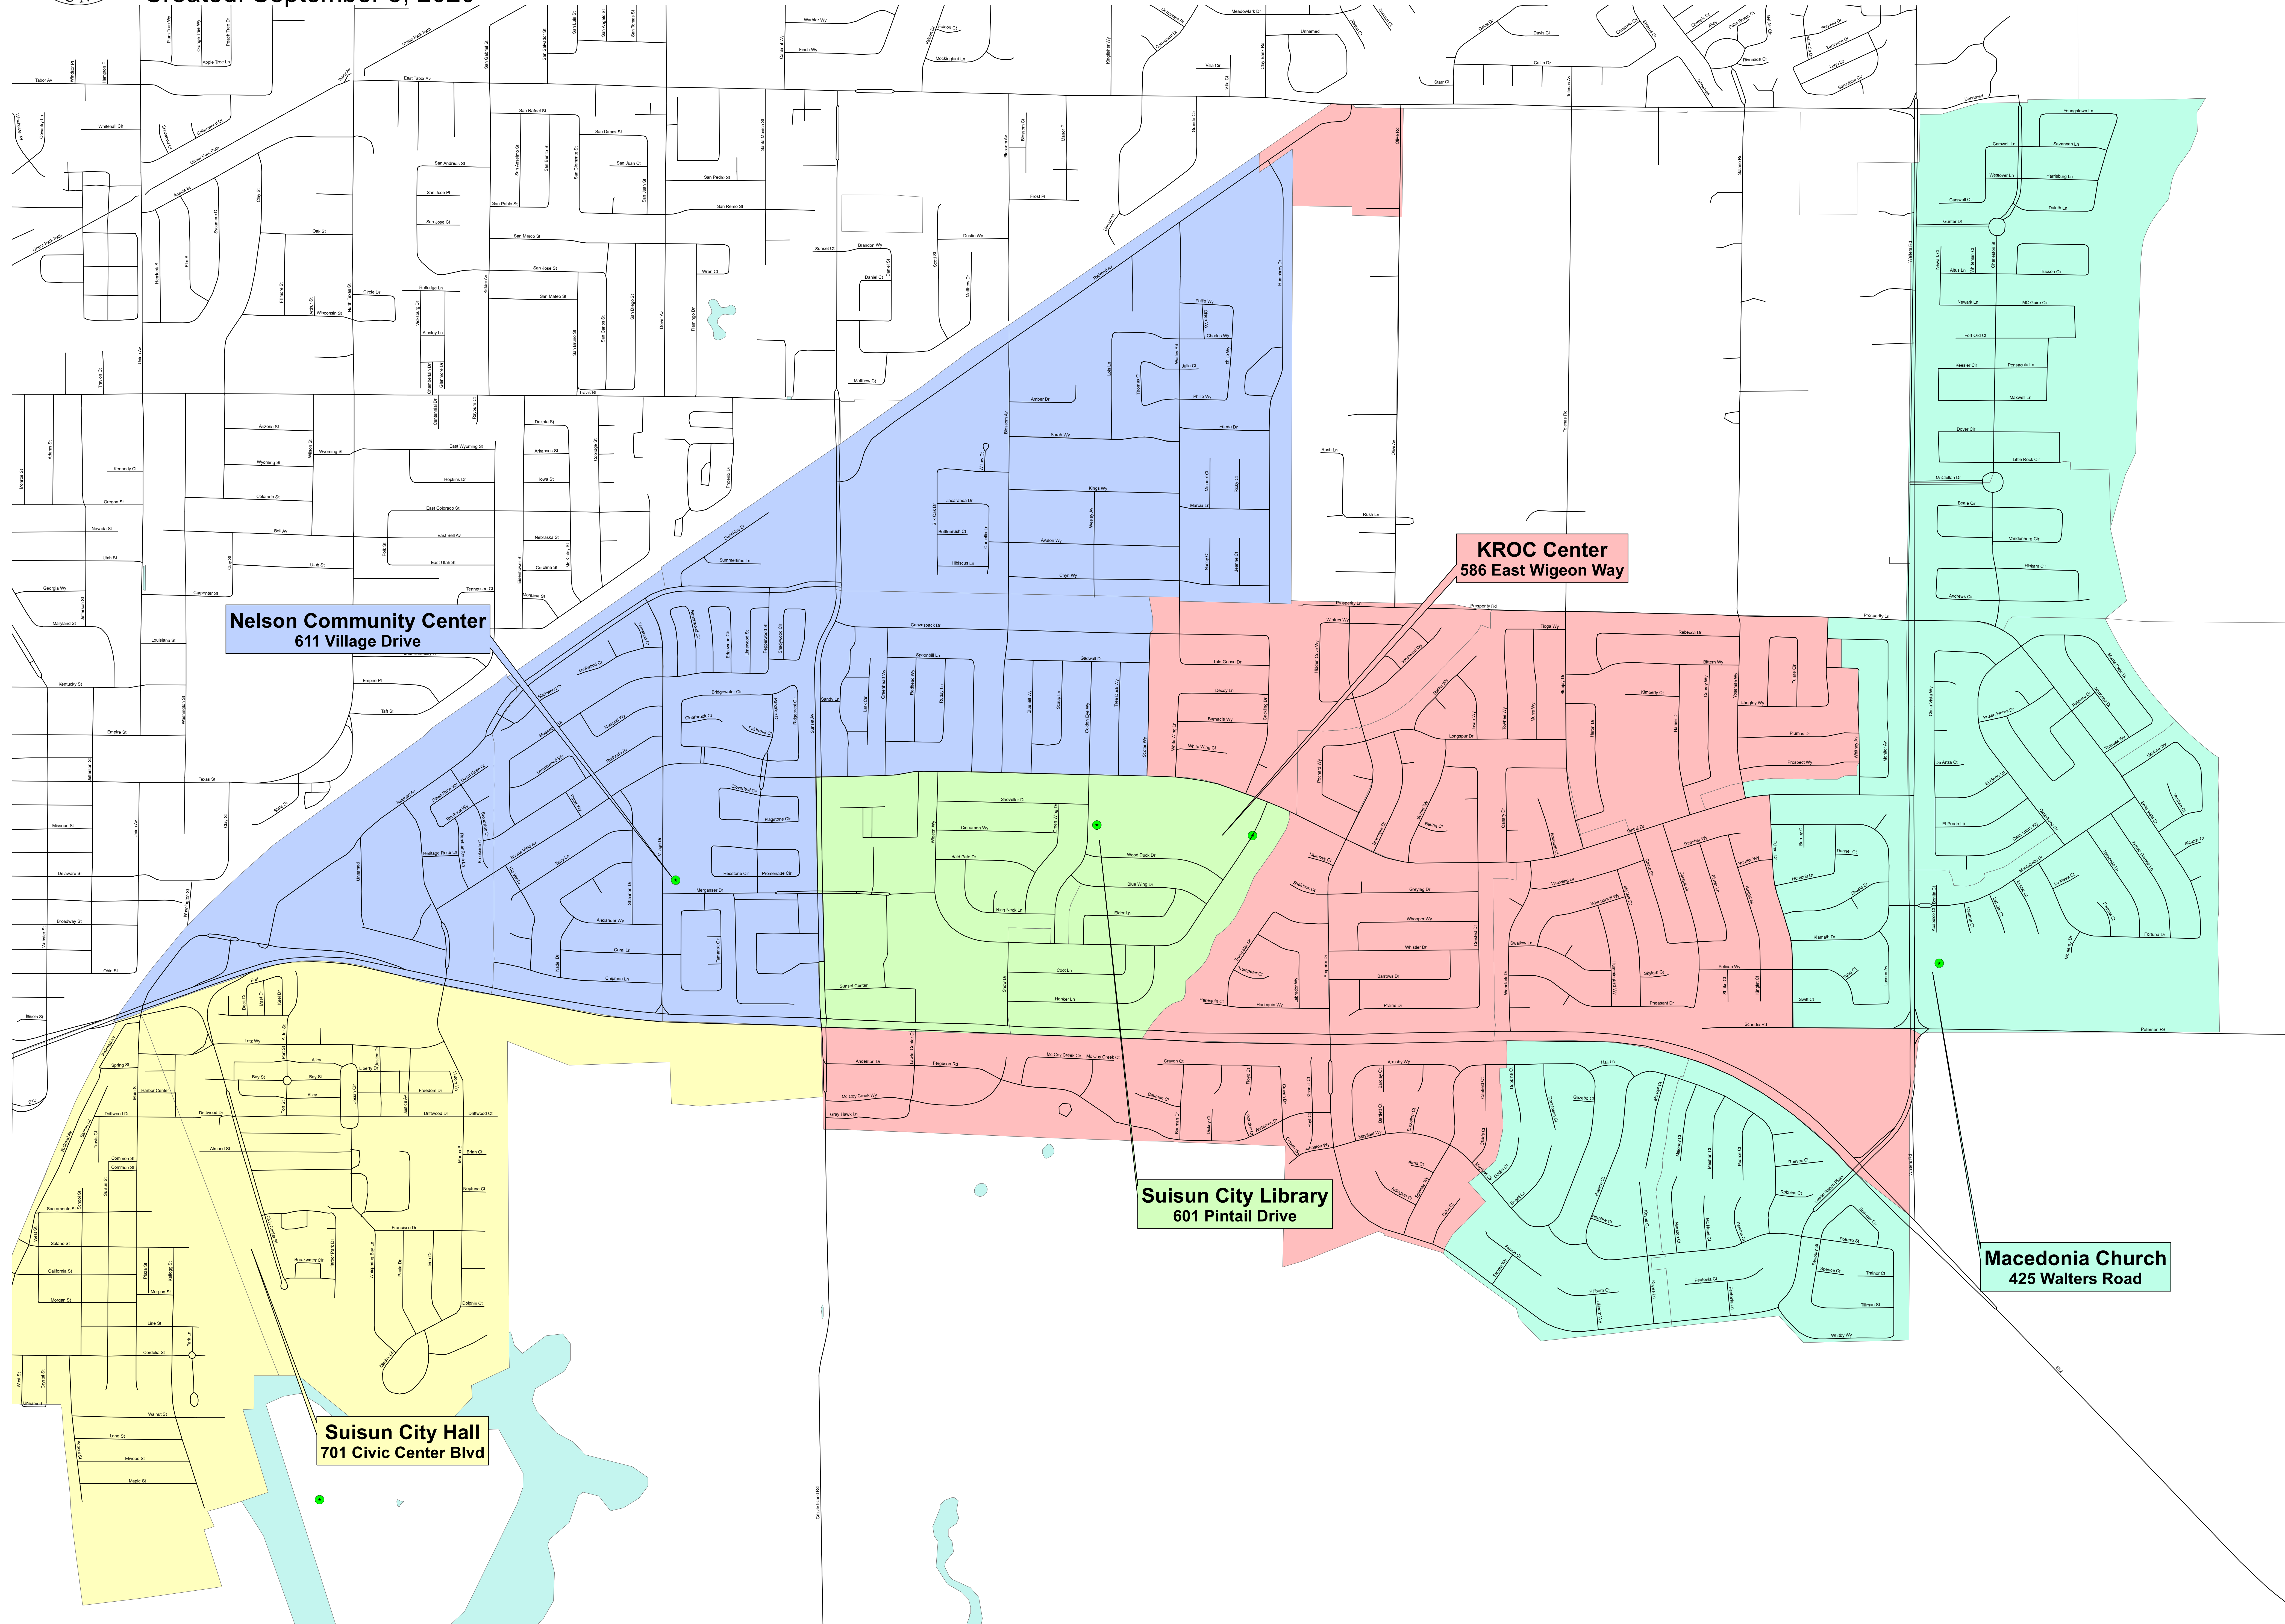

Suisun City Polling Places for the November 2020 General Election

Created: September 3, 2020

Nelson Community Center
611 Village Drive

KROC Center
586 East Wigeon Way

Suisun City Library
601 Pintail Drive