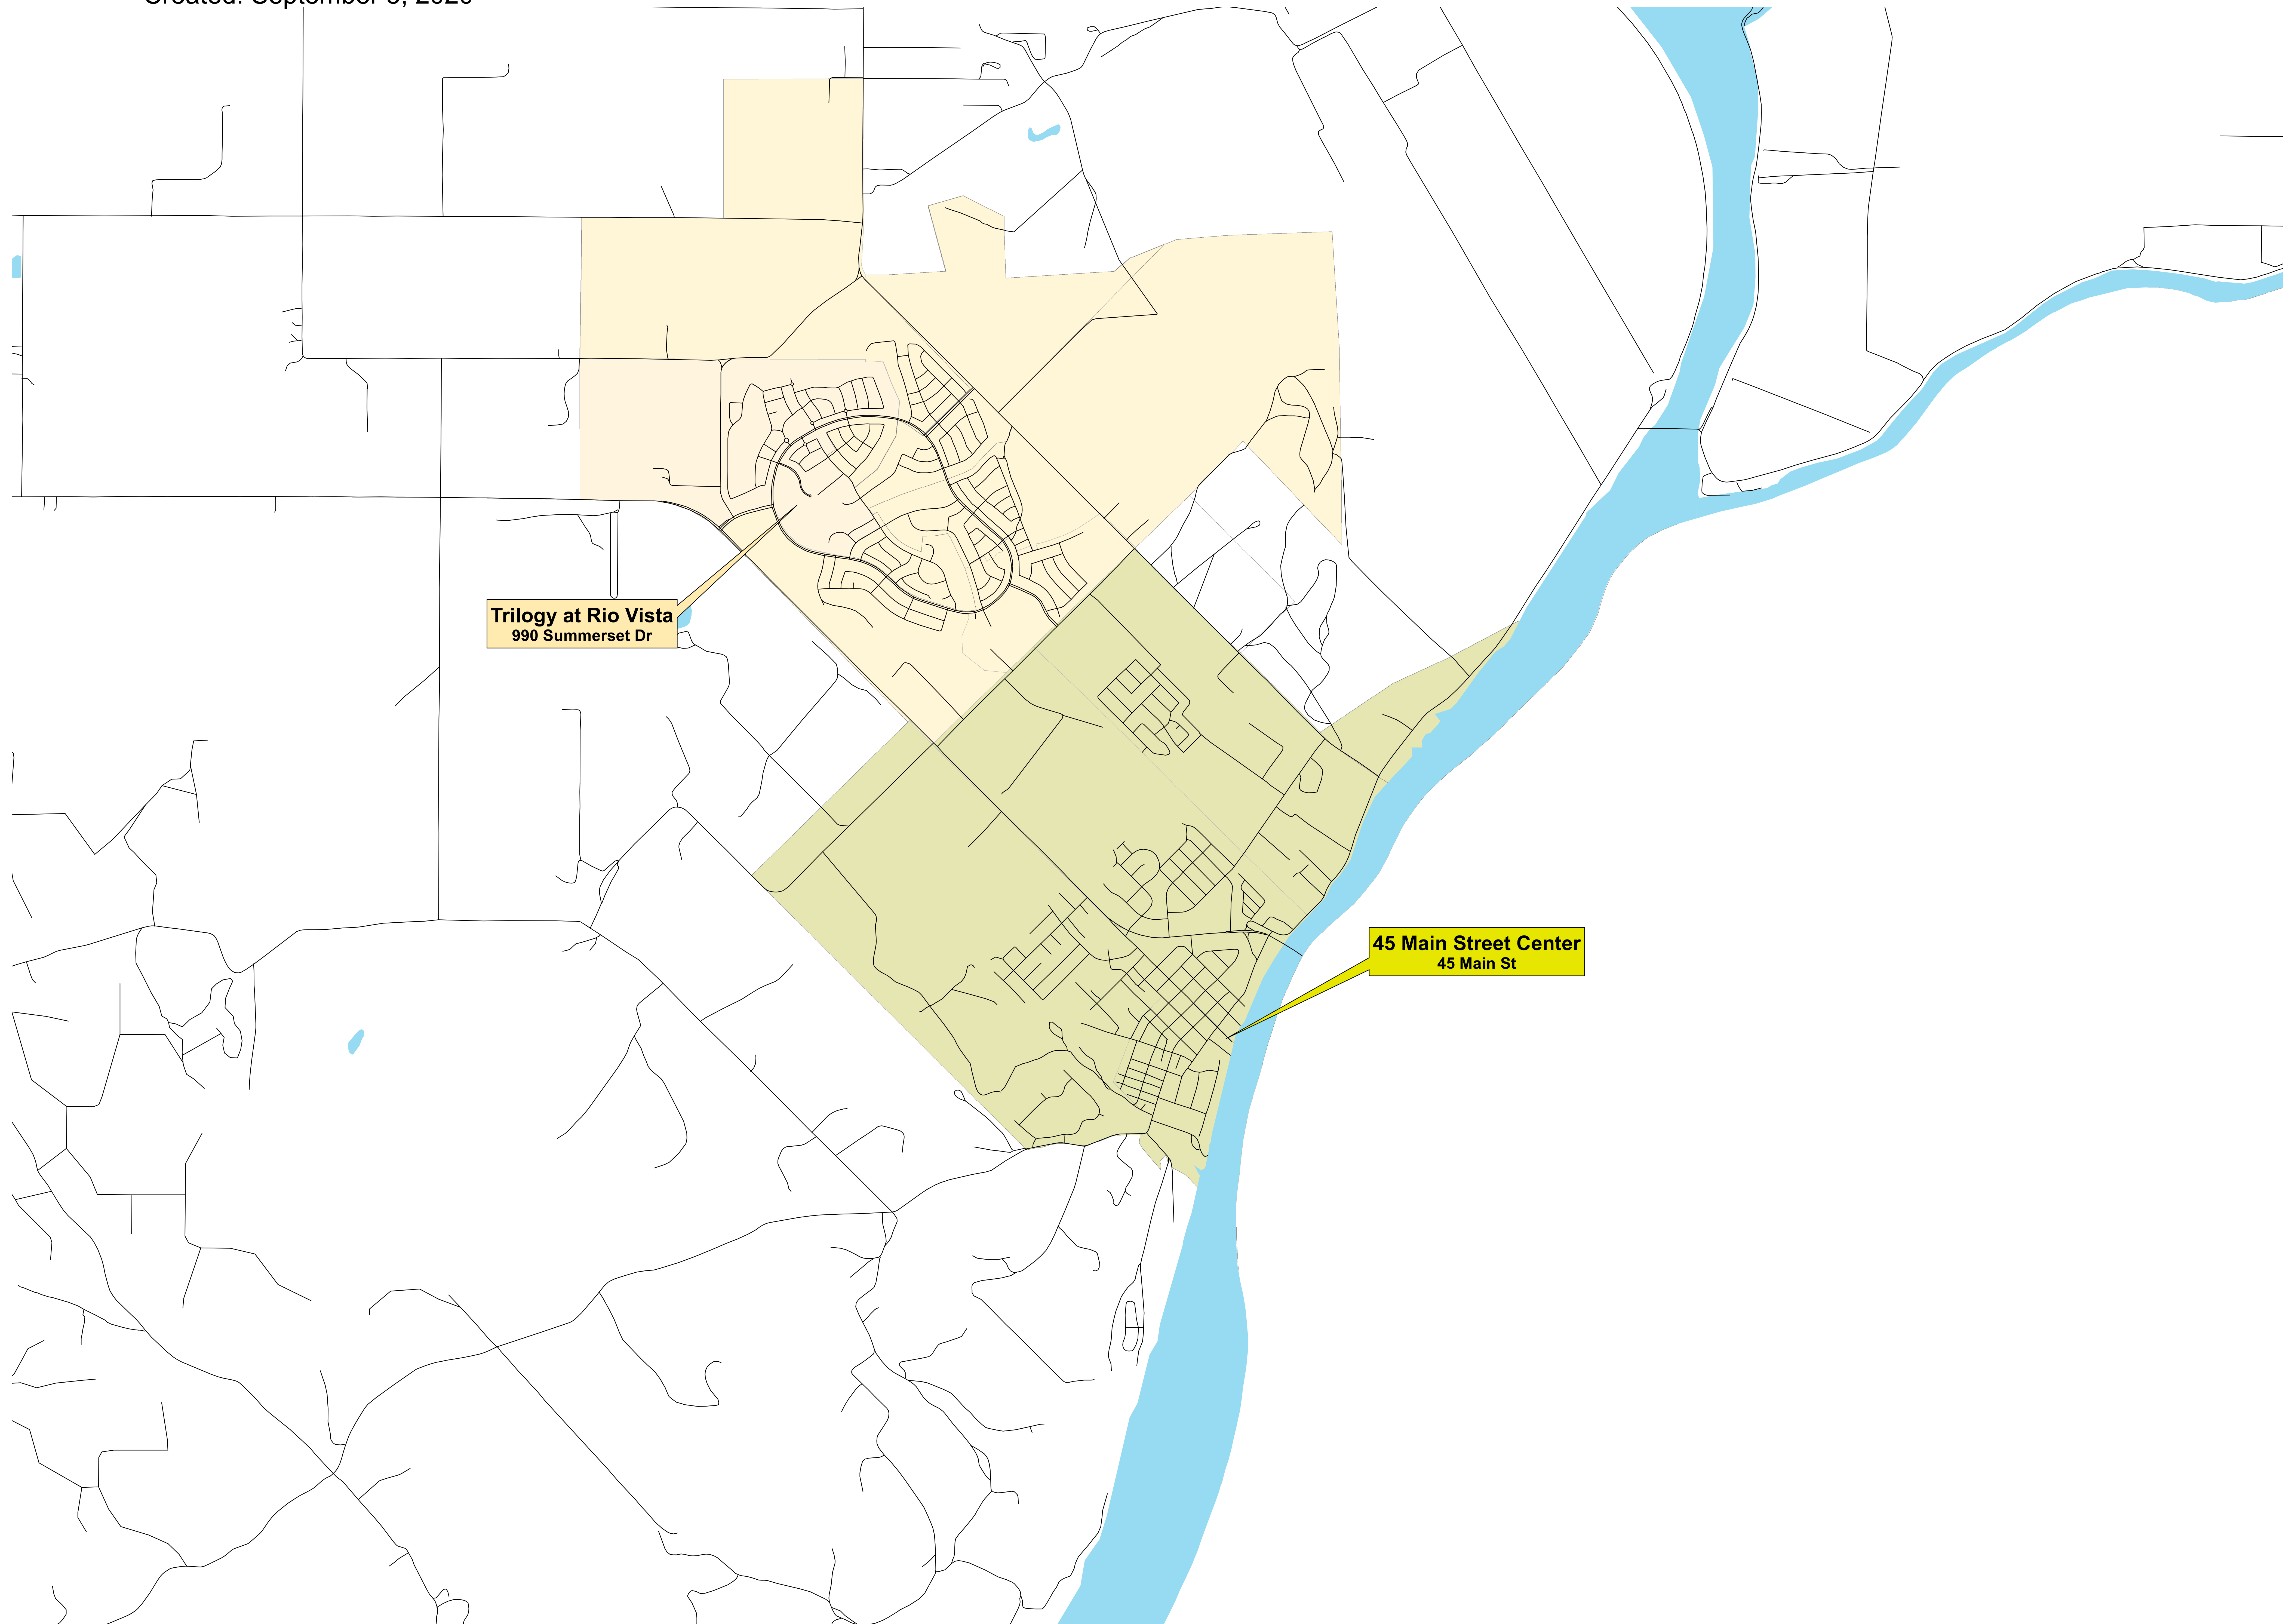

Solano County, CA

Rio Vista Polling Places for the November 2020 General Election

Created: September 3, 2020

Trilogy at Rio Vista
990 Somerset Dr

45 Main Street Center
45 Main St