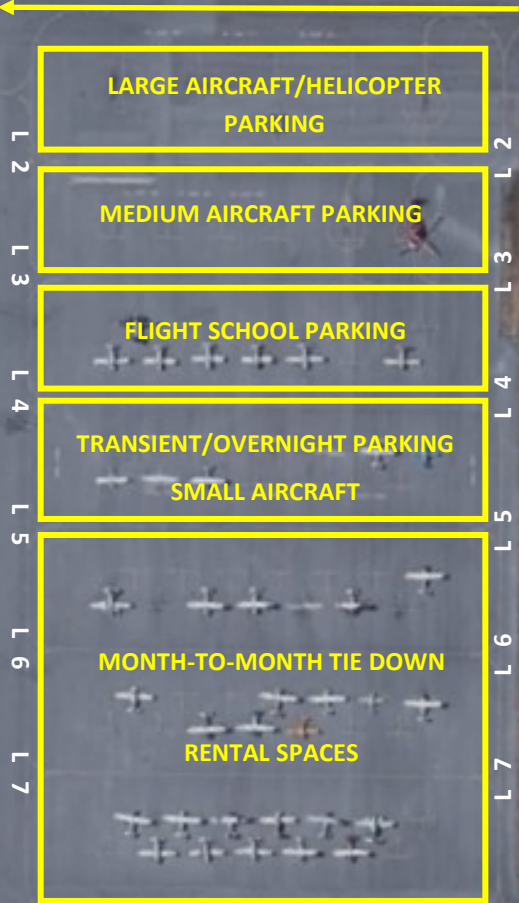

NUT TREE AIRPORT RAMP PARKING

FUEL ISLAND

CLOCKWISE

LARGE AIRCRAFT/HELICOPTER
PARKING

MEDIUM AIRCRAFT PARKING

FLIGHT SCHOOL PARKING

TRANSIENT/OVERNIGHT PARKING
SMALL AIRCRAFT

MONTH-TO-MONTH TIE DOWN