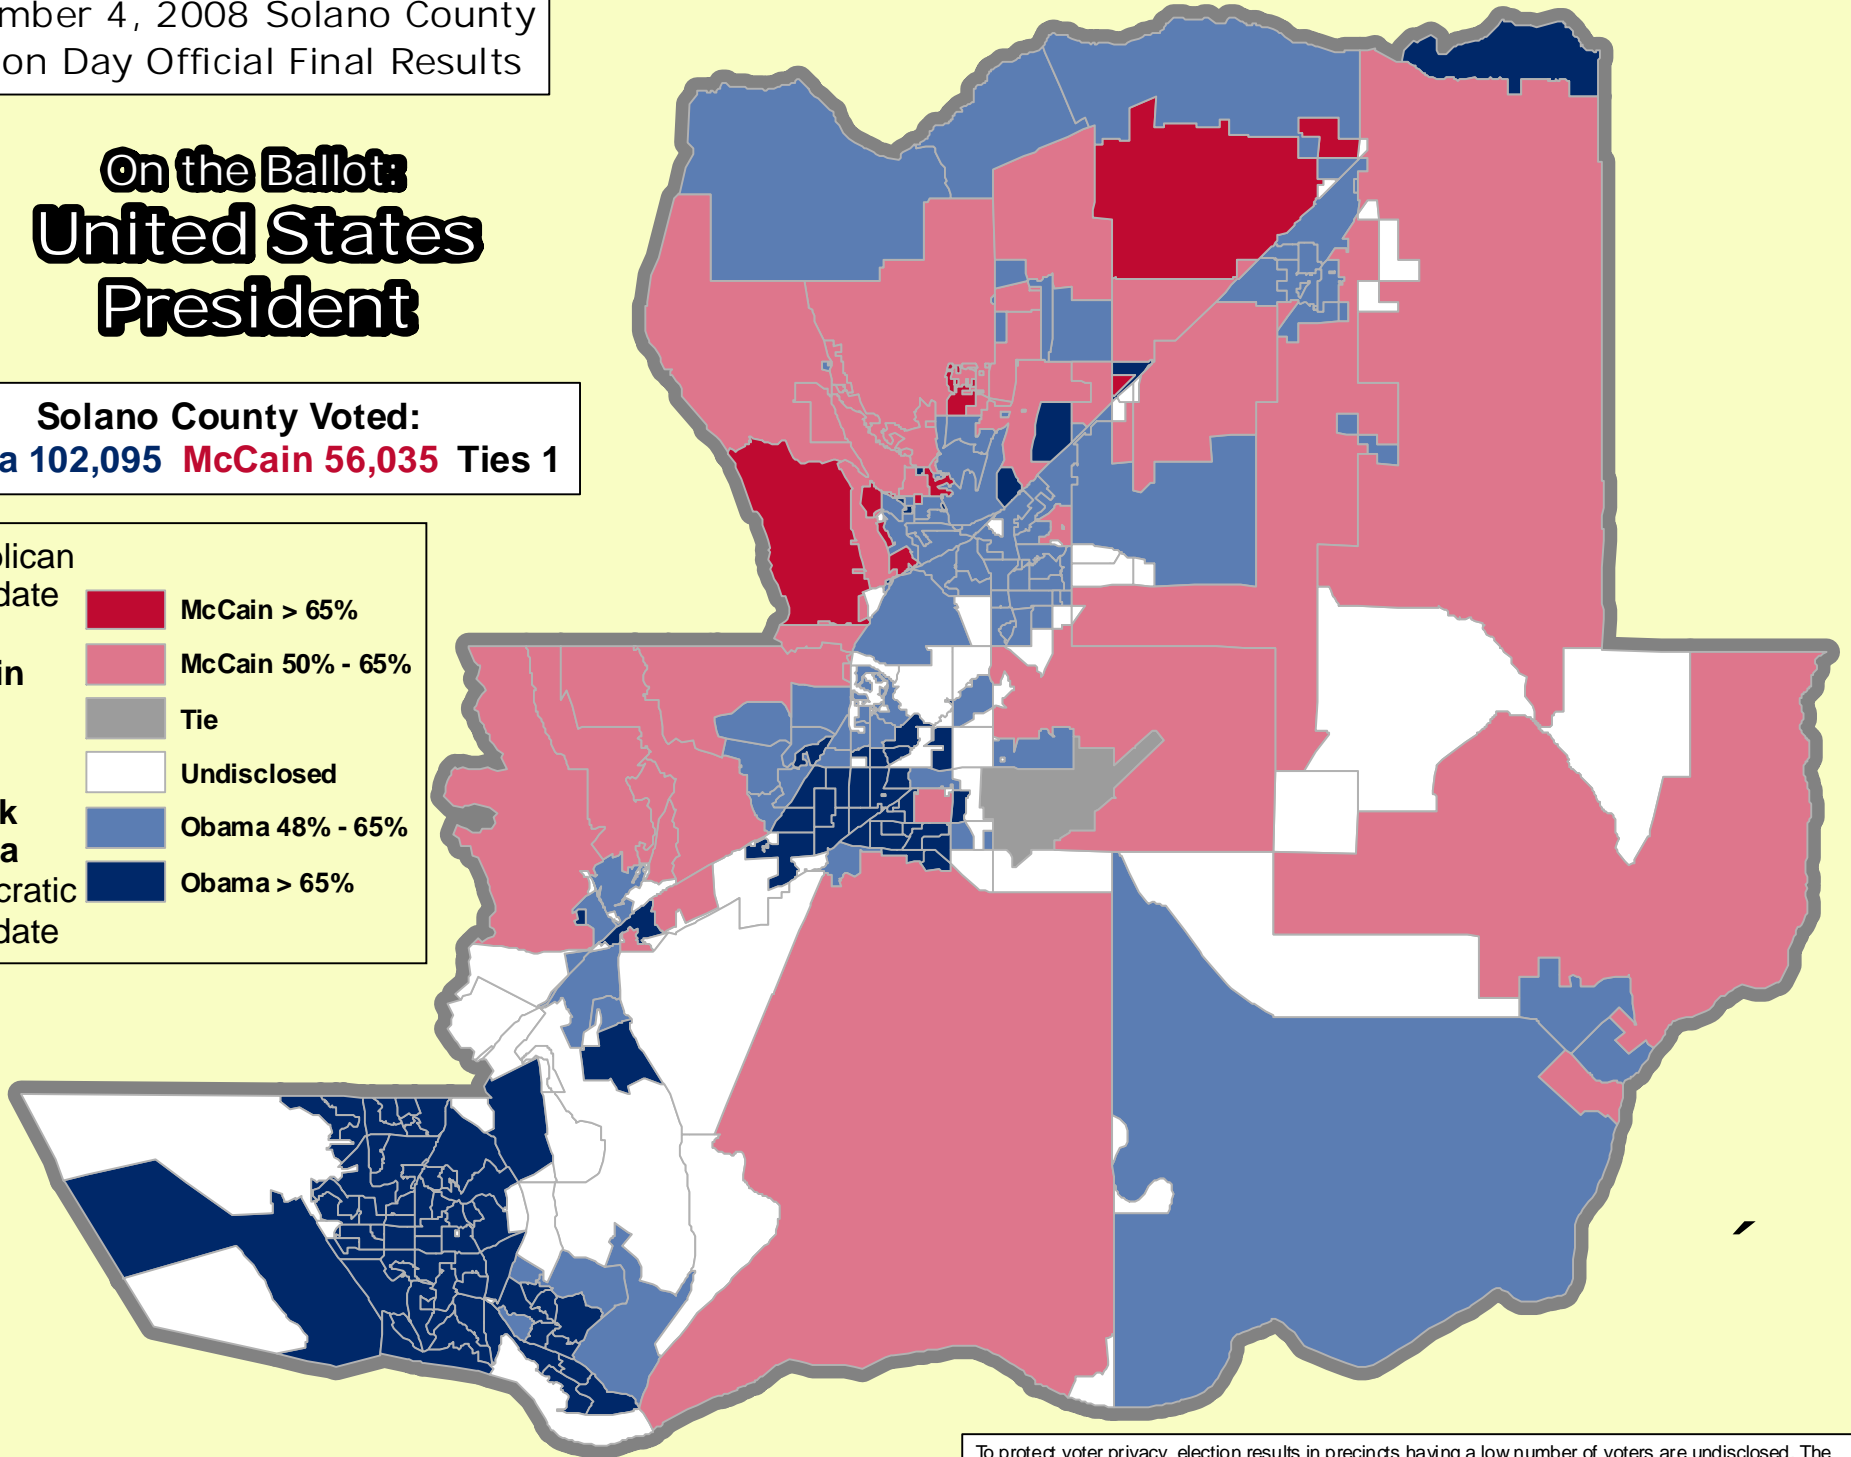

November 4, 2008 Solano County
Election Day Official Final Results

On the Ballot: United States President

Solano County Voted:
Obama 102,095 **McCain 56,035** Ties 1

Republican Candidate		McCain > 65%
John McCain		McCain 50% - 65%
		Tie
		Undisclosed
Barack Obama		Obama 48% - 65%
Democratic Candidate		Obama > 65%

To protect voter privacy, election results in precincts having a low number of voters are undisclosed. The numbers shown identify the precincts. This is not a legal document. This map is for illustrative purposes only.
Publication Date: 11/04/2008 Data Source: Solano County, CA Registrar of Voters Office