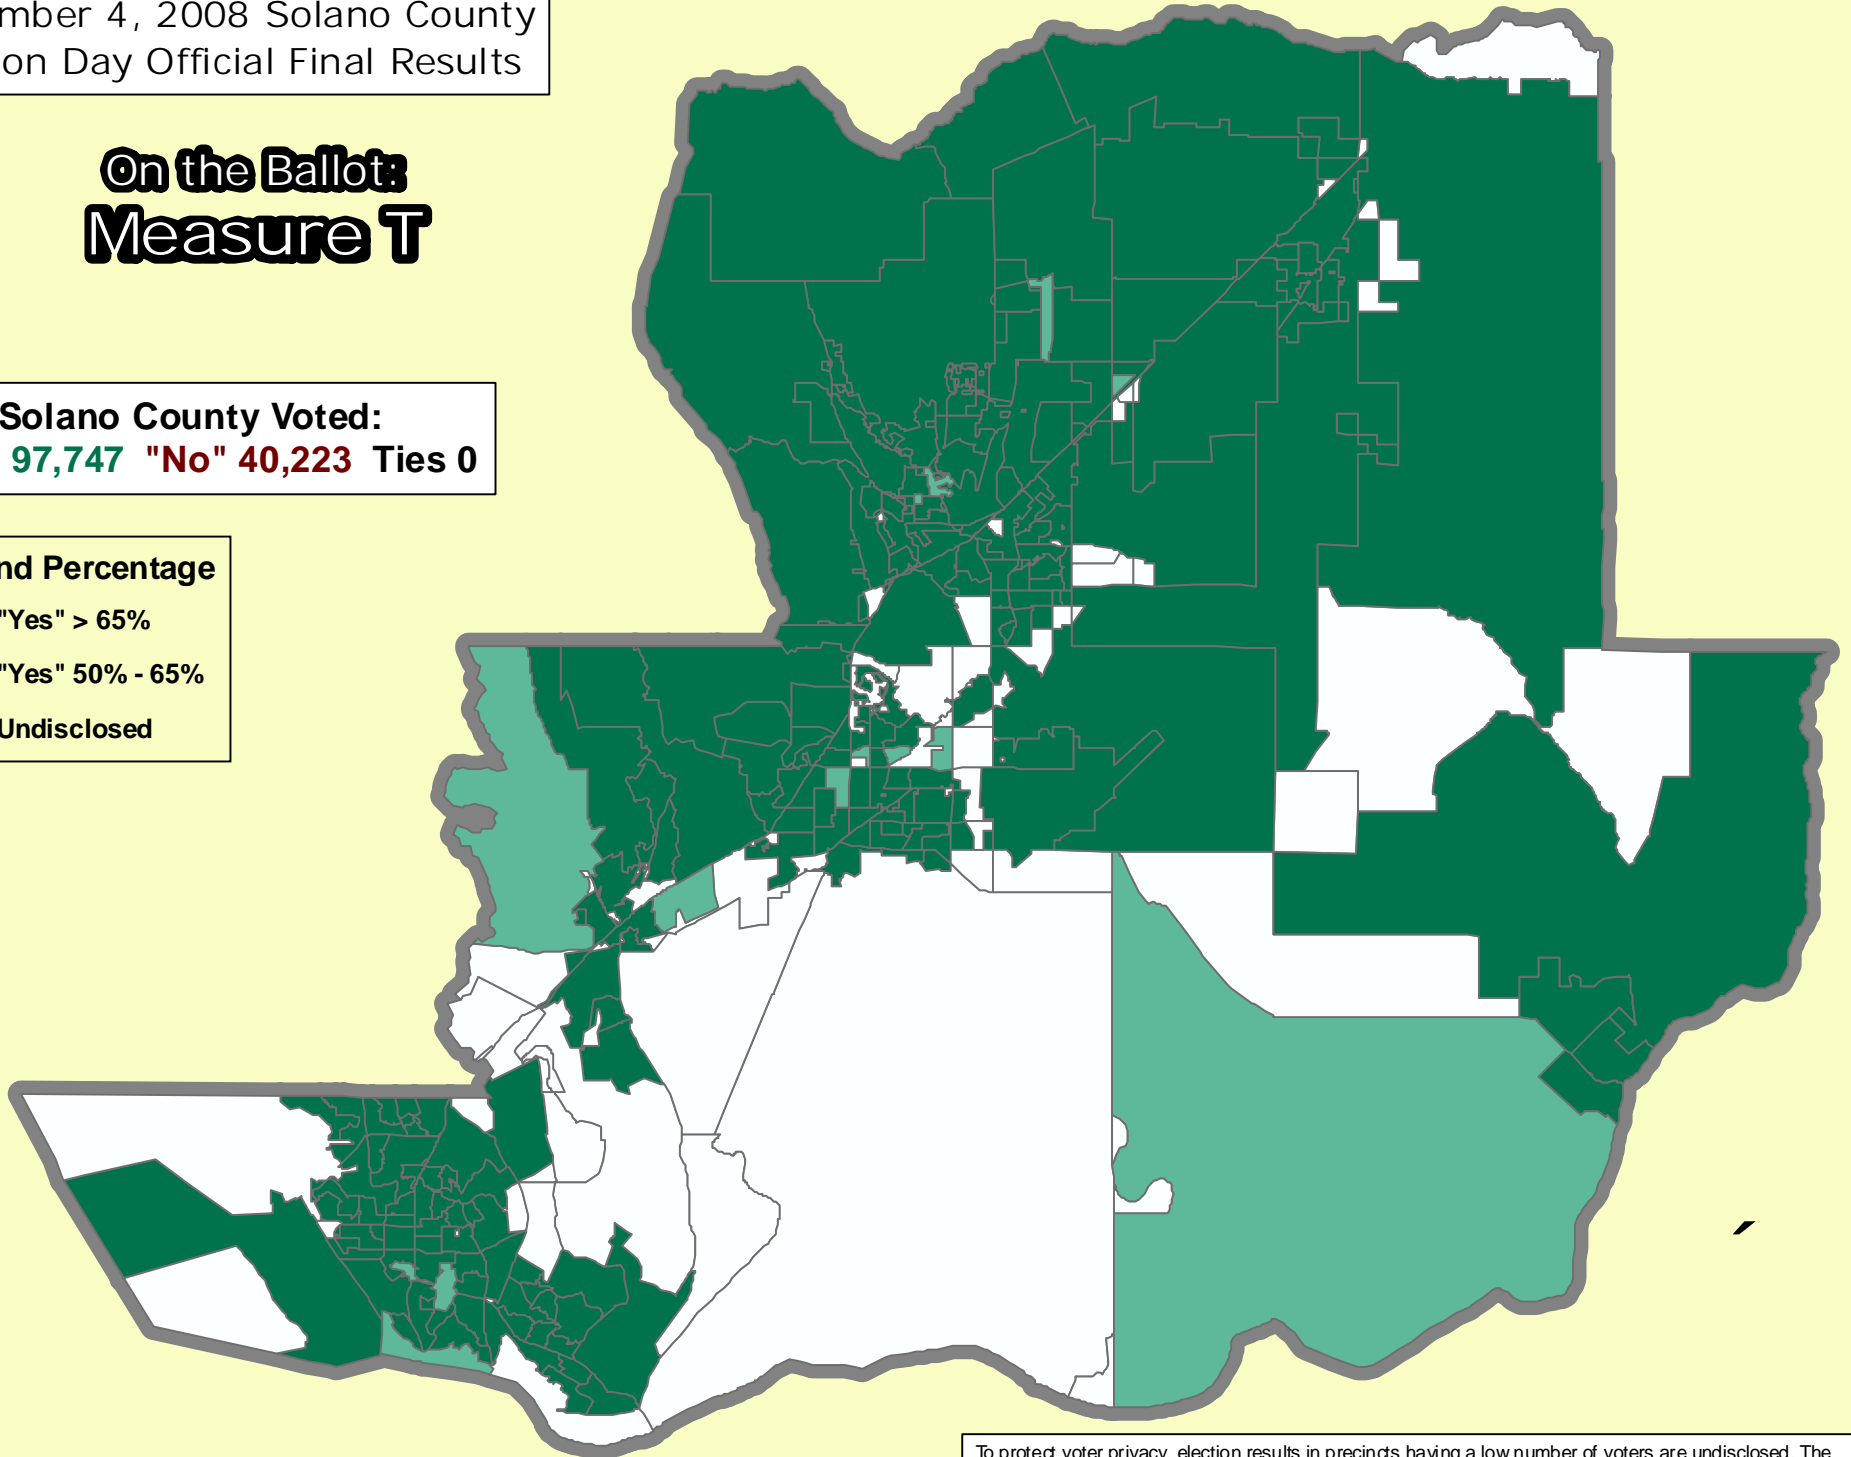

November 4, 2008 Solano County  
Election Day Official Final Results

## On the Ballot: Measure T

Solano County Voted:  
"Yes" 97,747 "No" 40,223 Ties 0

### Vote and Percentage

To protect voter privacy, election results in precincts having a low number of voters are undisclosed. The numbers shown identify the precincts. This is not a legal document. This map is for illustrative purposes only.  
Publication Date: 11/04/2008 Data Source: Solano County, CA Registrar of Voters Office