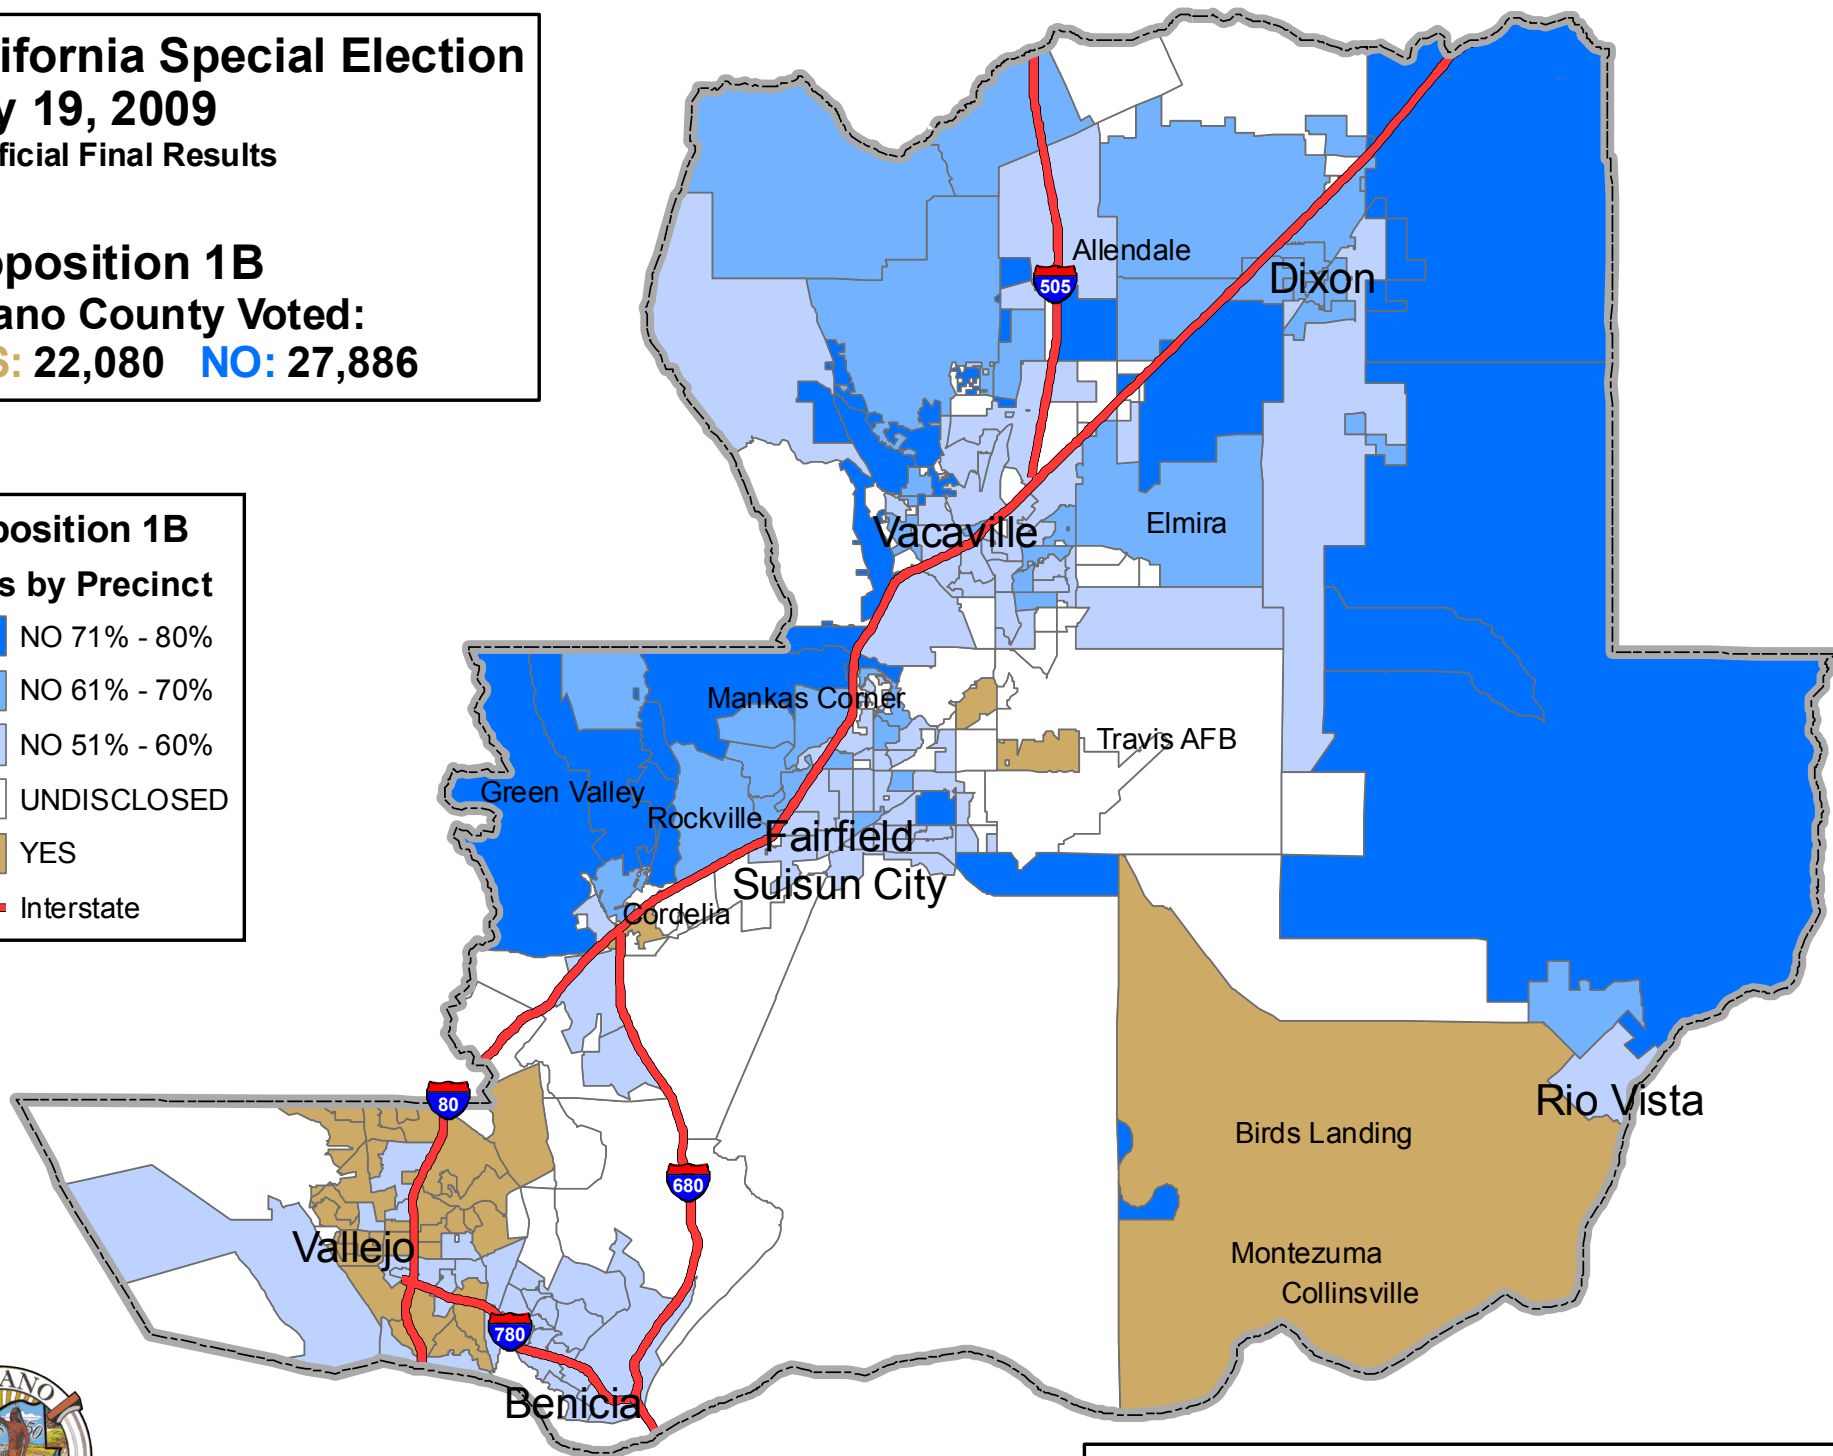

## Proposition 1B

Solano County Voted:

**YES: 22,080** **NO: 27,886**

### Proposition 1B

#### Votes by Precinct

-  NO 71% - 80%
-  NO 61% - 70%
-  NO 51% - 60%
-  UNDISCLOSED
-  YES
-  Interstate

To protect voter privacy, election results in precincts having a low number of voters are undisclosed. This is not a legal document. This map is for illustrative purposes only.  
Publication Date: May 21, 2009 Data Source: Solano County, CA Registrar of Voters