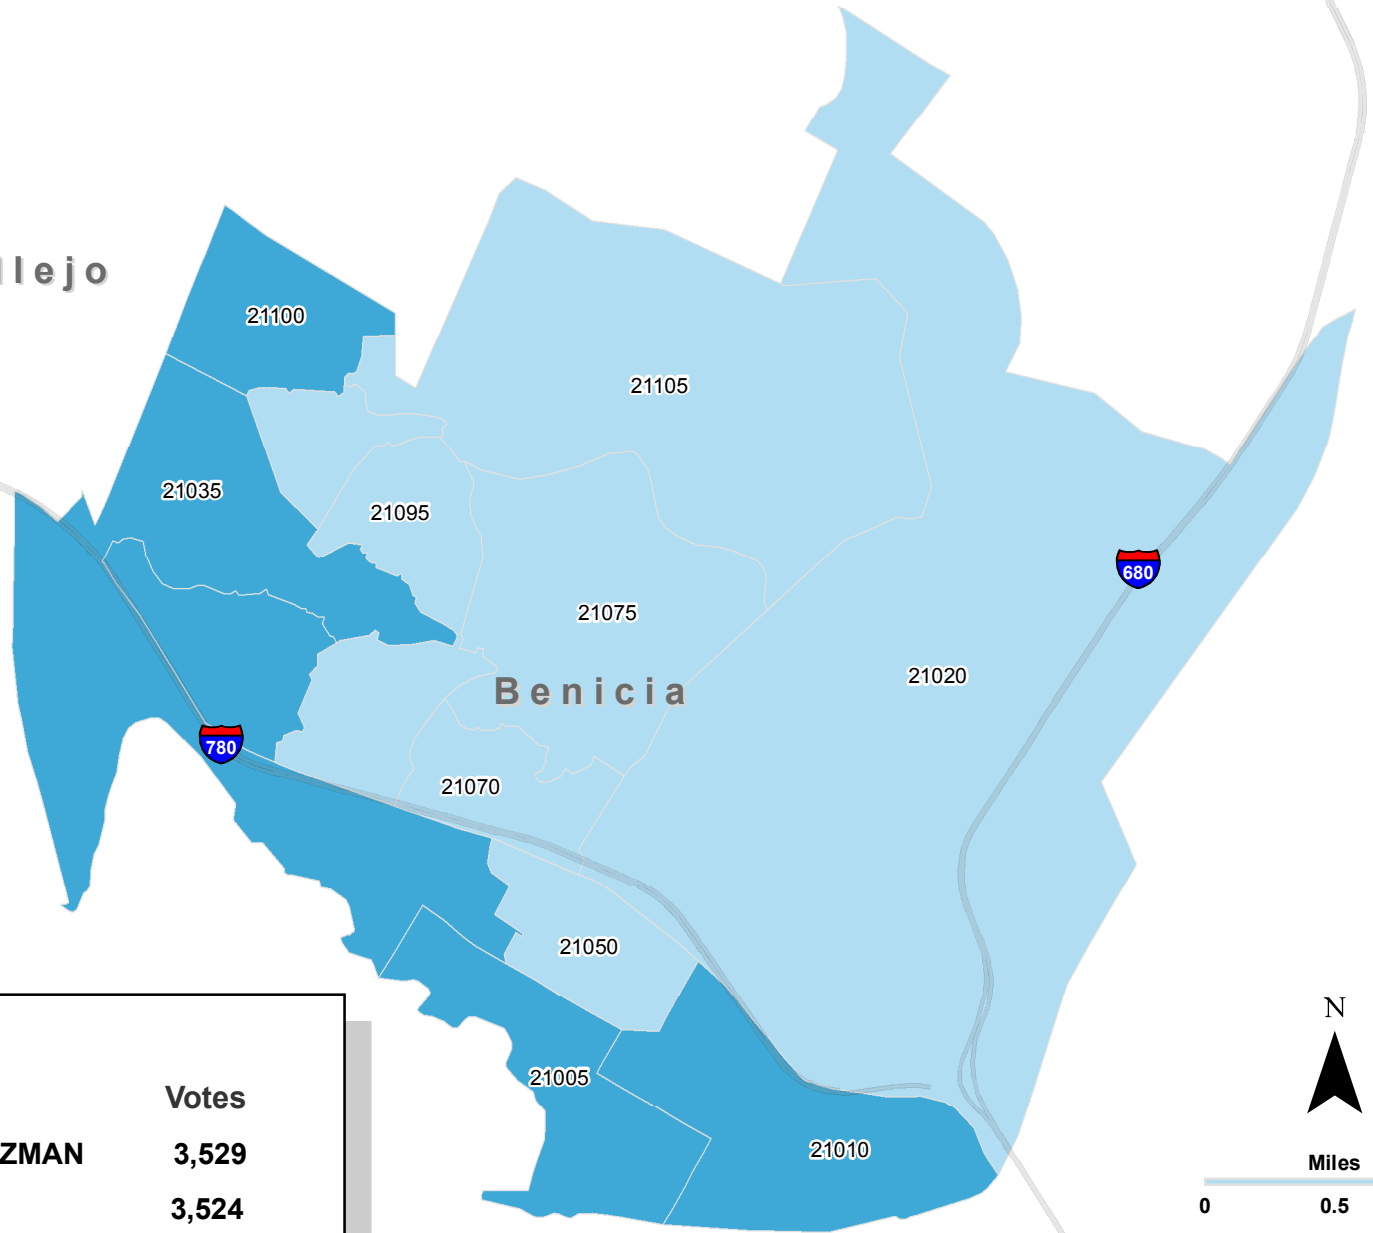

Solano County Registrar of Voters Election

November 3, 2009 Member, City Council CITY OF BENICIA

Vallejo

Total Votes: 10,879

Most Votes by Precinct

	Votes
ALAN M. SCHWARTZMAN	3,529
MARK HUGHES	3,524

Disclaimer: This map was made using Solano County GIS files with varying degrees of scale, accuracy, precision, currentness, and alignment and therefore cannot be used for situations requiring survey grade measurement or legal boundary determination. Solano County disclaims liability for any loss that may result from the use of this map. User acknowledges data limitations and accepts responsibility for map based judgments.